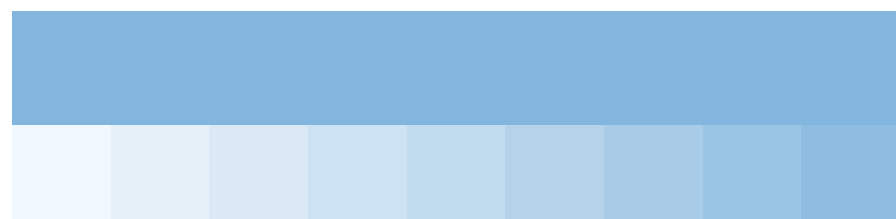

COLORS

Main Colors

The main color palette will cover the majority of your needs. It's intentionally small in variety so as to not dilute the brand visuals, which adds confusion.

Main Color Shades

R: 130
G: 182
B: 222
#82B6DE